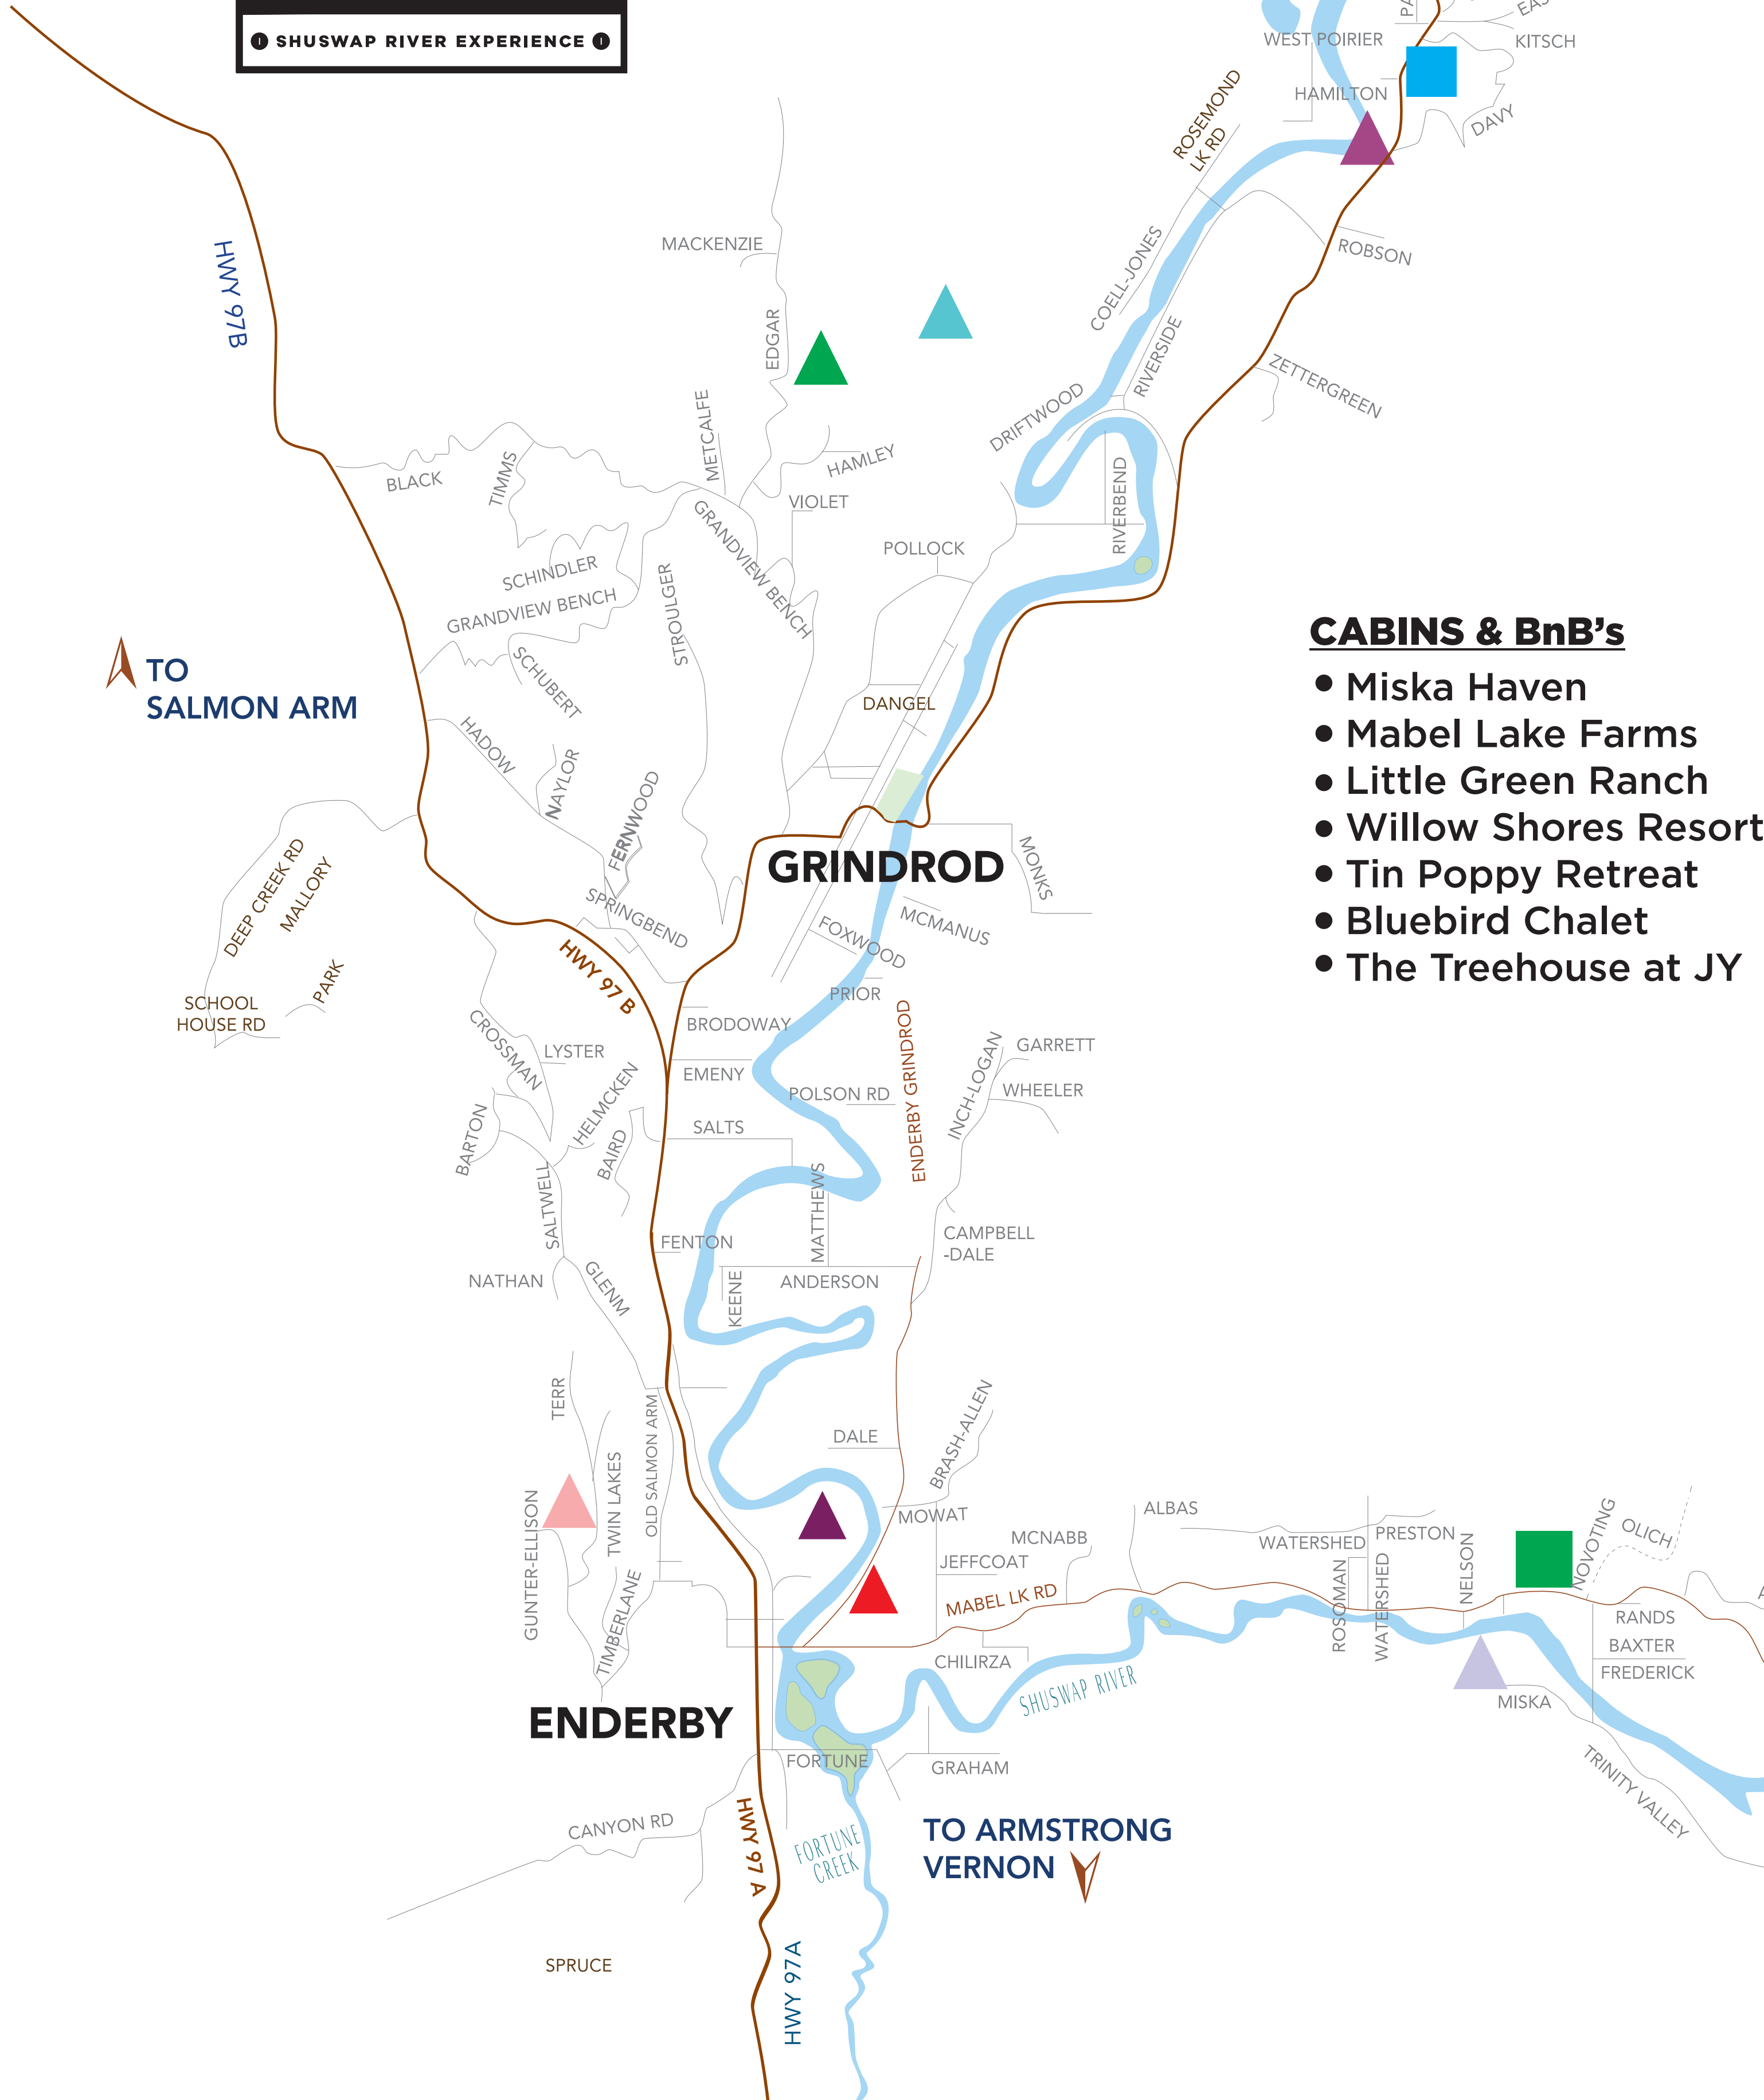

# SHUSWAP RIVER EXPERIENCE

### CABINS & BnB's

- Miska Haven
- Mabel Lake Farms
- Little Green Ranch
- Willow Shores Resort
- Tin Poppy Retreat
- Bluebird Chalet
- The Treehouse at JY

### CAMPGROUNDS

- Cooke creek
- Hidden Lake
- Kingbaker Creek Resort
- Mabel Lake Resort
- Quilakwa RV Park
- Quilakwa at the Lake Campground
- Riverside RV & Campground
- Shuswap Falls RV Resort
- Whispering Pines Tent & RV Park

	LITTLE GREEN RANCH		KINGBAKER CREEK RESORT
	BLUEBIRD CHALET		THE TREEHOUSE AT J-HEART-Y
	WILLOW SHORES RESORT		HIDDEN LAKE
	TIN POPPY RETREAT		COOKE CREEK RECREATION SITE
	MISKA HAVEN		ASHTON CREEK GENERAL STORE
	QUILAKWA RV PARK		MABEL LAKE FARMS
	MABEL LAKE RESORT		QUILAKWA AT THE LAKE CAMPGROUND
	WHISPERING PINES TENT & RV PARK		SHUSWAP FALLS RV RESORT
	RIVERSIDE RV PARK & CAMPGROUND		